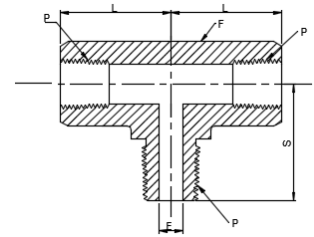

## Branch Tee (BT)

Connects Male Pipe to Female Pipe

PART NO.	PART SIZE	DIMENSIONS (MM)					
		P	A	L	S	E	
PCN-02	1/8	44.6	22.3	21	48	5/8	
PCN-04	1/4	52.4	26.2	26.2	7	13/16	
PCN-06	3/8	54	27	30.2	10	1	
PCN-08	1/2	79.2	39.6	39.1	12	1	