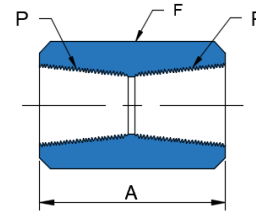

Coupling (C)

Connects Male Pipe to Male Pipe

PART NO.	PART SIZE	DIMENSIONS (MM)	
		A	F
PCN-02	1/8	21	9/16
PCN-04	1/4	30	3/4
PCN-06	3/8	30	7/8
PCN-08	1/2	40	1-1/16
PCN-12	3/4	42	1-1/4
PCN-16	1	51	1-5/8