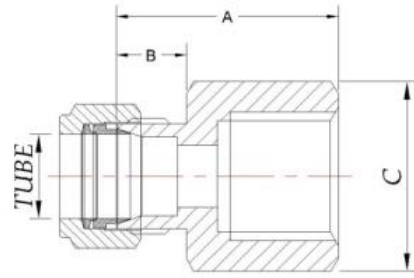

Female Connectors
ISO/BSP Parallel Thread (IPG)

TUBE OD	BSPP SIZE	BASIC ORDERING NUMBER	ALL DIMENSIONS IN MM (Fractional)		
			A	B	C
1/4	1/4	CEI-04-FC-04IPG	29.0	10.50	19.0
	3/8	CEI-04-FC-06IPG	30.50	10.50	24.0
	1/2	CEI-04-FC-08IPG	35.50	10.50	27.0
5/16	1/4	CEI-05-FC-04IPG	30.0	11.80	19.0
	1/2	CEI-05-FC-08IPG	36.80	11.80	27.0
3/8	1/4	CEI-06-FC-04IPG	30.0	11.80	19.0
	3/8	CEI-06-FC-06IPG	31.80	11.80	24.0
	1/2	CEI-06-FC-08IPG	36.80	11.80	27.0
1/2	3/8	CEI-08-FC-06IT	32.0	12.0	24.0
	1/2	CEI-08-FC-08IT	37.0	12.0	27.0

TUBE OD	BSPP SIZE	BASIC ORDERING NUMBER	ALL DIMENSIONS IN MM		
			A	B	C
3	1/4	CEI-3M-FC-01IPG	29.30	10.80	19.0
6	1/4	CEI-6M-FC-04IPG	29.30	10.80	19.0
	3/8	CEI-6M-FC-06IPG	30.80	10.80	24.0
	1/2	CEI-6M-FC-08IPG	35.80	10.80	27.0
8	1/4	CEI-8M-FC-04IPG	30.60	12.40	19.0
	3/8	CEI-8M-FC-06IPG	32.40	12.40	24.0
	1/2	CEI-8M-FC-08IPG	37.40	12.40	27.0
10	1/4	CEI-10M-FC-04IPG	30.70	12.50	19.0
	3/8	CEI-10M-FC-06IPG	32.50	12.50	24.0
	1/2	CEI-10M-FC-08IPG	37.50	12.50	27.0
12	1/4	CEI-12M-FC-04IPG	30.70	12.50	22.0
	3/8	CEI-12M-FC-06IPG	32.50	12.50	24.0
	1/2	CEI-12M-FC-08IPG	32.50	12.50	24.0