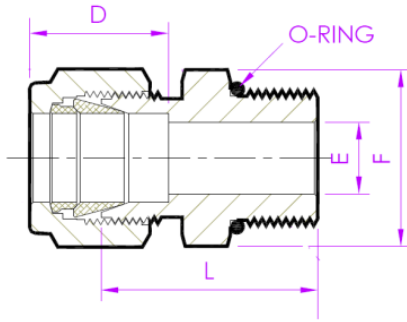

STRAIGHT FITTINGS

Male Connectors

Male Connectors

TUBE OD	SAE/MS Male Pipe	BASIC ORDERING NUMBER	ALL DIMENSIONS IN INCHES (Fractional)		
			L	D	F
1/8	5/16x24	CEI-2-MC-5SM-F	0.92	0.50	7/16
	7/16x20	CEI-2-MC-7SM-F	0.98	0.50	9/16
	9/16x18	CEI-2MC-9SM-F	1.05	0.50	11/16
3/16	3/8x24	CEI-2-MC-7SM-F	0.94	0.54	9/16
1/4	7/16x20	CEI-4-MC-7SM-F	1.34	0.60	9/16
	9/16x18	CEI-4-MC-9SM-F	1.40	0.60	11/16
	3/4x16	CEI-4-MC-12SM-F	1.48	0.60	7/8
	7/8x14	CEI-4-MC-14SM-F	1.60	0.60	1
5/16	1/2x20	CEI-5-MC-8SM-F	1.08	0.64	5/8
3/8	7/16x20	CEI-6-MC-7SM-F	1.11	0.66	5/8
	9/16x18	CEI-6-MC-9SM-F	1.17	0.66	11/16
	3/4x16	CEI-6-MC-12SM-F	1.25	0.66	7/8
	7/8x14	CEI-6-MC-14SM-F	1.37	0.66	1
1/2	9/16x18	CEI-8-MC-9SM-F	1.14	0.90	13/16
	3/4x16	CEI-8-MC-12SM-F	1.25	0.90	7/8
	7/8x14	CEI-8-MC-14SM-F	1.37	0.90	1
	1.1/16x1	CEI-8-MC-17SM-F	1.53	0.90	1.1/4
5/8	3/4x16	CEI-10-MC-12SM-F	1.25	0.96	15/16
	7/8x14	CEI-10-MC-14SM-F	1.38	0.96	1
3/4	3/4x16	CEI-12-MC-12SM-F	1.41	0.96	1.1/16
	1.1/16x12	CEI-12-MC-17SM-F	1.53	0.96	1.1/4
7/8	1.3/16x12	CEI-14-MC-17SM-F	1.53	1.02	1.3/8
1	1.1/16x12	CEI-16-MC-17SM-F	1.62	1.02	1.3/8
	1.5/16x12	CEI-16MC-21SM-F	1.66	1.23	1.1/2